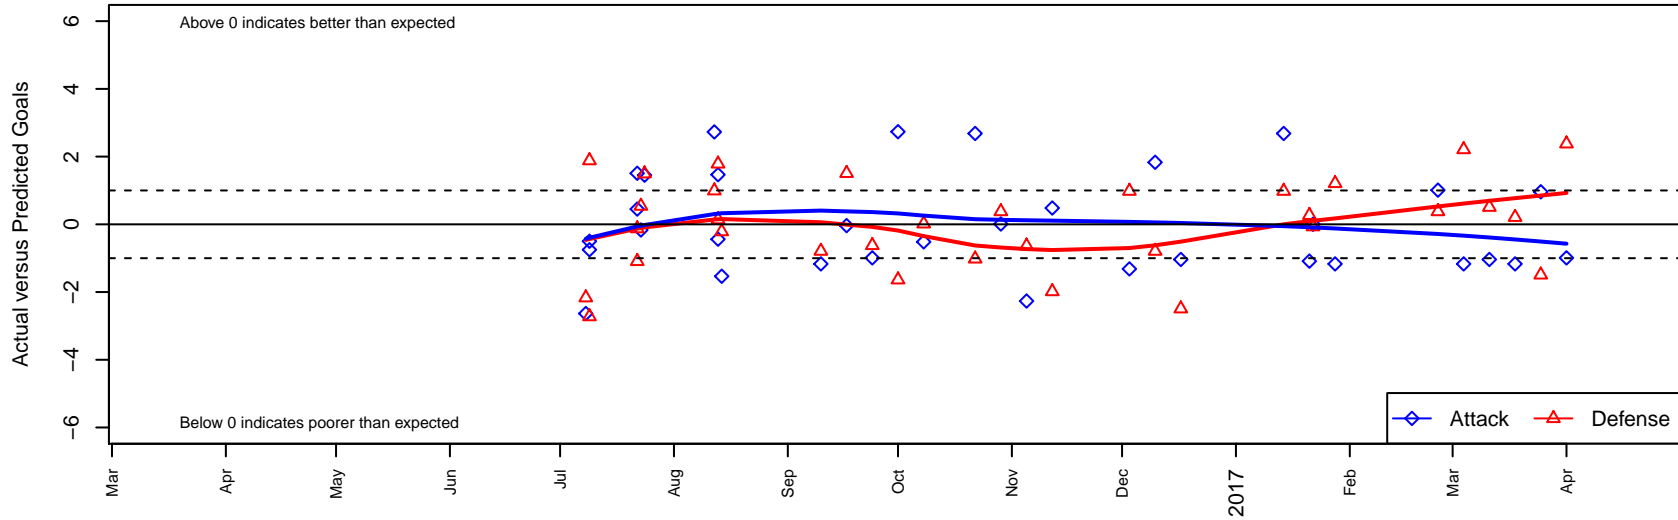

Seattle United Shoreline Blue G05

Seattle United Regional
 Seattle, WA
 G05 total strength=627
 attack=0.8 defense=0.38
 fall league = NPSL Div 1 (05) U12
 spr league = Spr NPSL (05) Div 1 U12

alt names used:
 Seattle United SH G05 Blue
 SEATTLE UNITED SHORELINE G05 BLUE (W
 SU G05 Shoreline Blue
 SU Shoreline G05 Blue
 Seattle United SH G05 Blue
 Seattle United SH G05 Blue

Seattle United Shoreline Blue G05
 Dots are actual minus expected GF (blue circles) and GA (red triangles).
 Blue line is smoothed change in attack strength. Red is smoothed change in defense strength.

**attack and defense variance (black dot)
relative to other teams
and top 10 in region**

**attack and defense rating
relative to others at age
and all opponents in last 13 months**

Performance relative to 13 month average