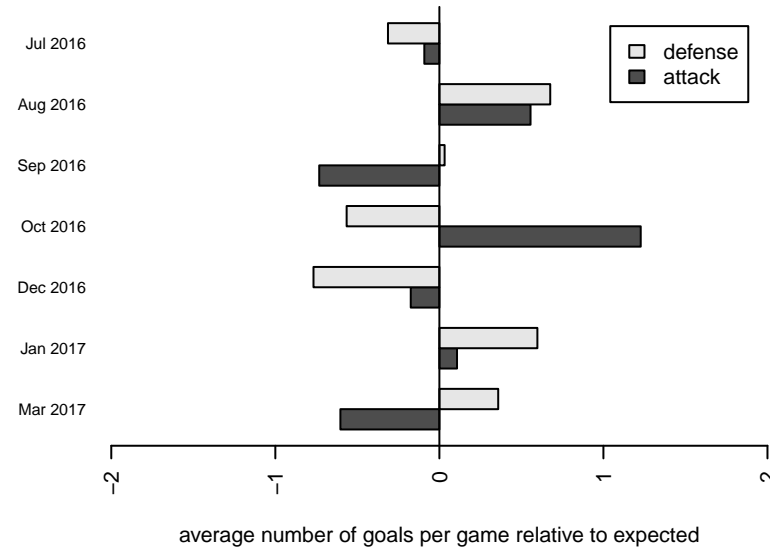

Performance relative to 13 month average