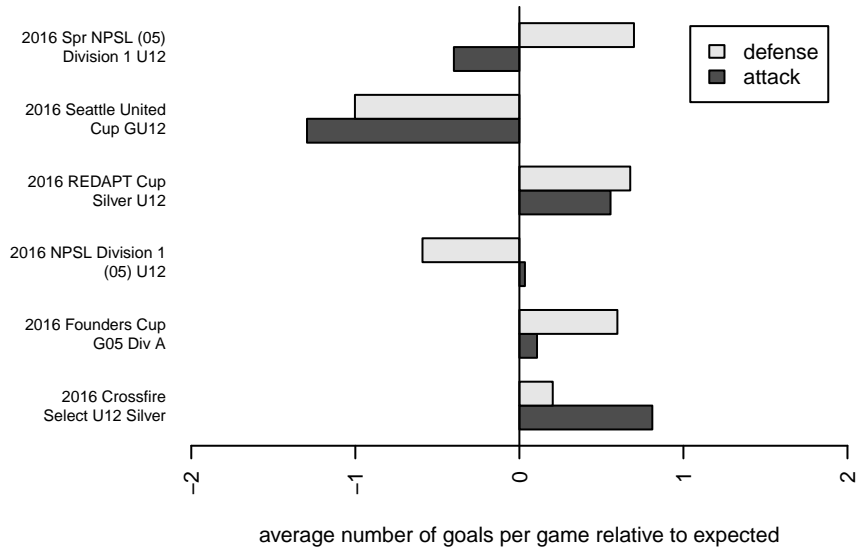

Seattle United Shoreline Blue G05
 Dots are actual minus expected GF (blue circles) and GA (red triangles).
 Blue line is smoothed change in attack strength. Red is smoothed change in defense strength.

**attack and defense variance (black dot)
relative to other teams
and top 10 in region**

**attack and defense rating
relative to others at age
and all opponents in last 13 months**

Performance relative to 13 month average