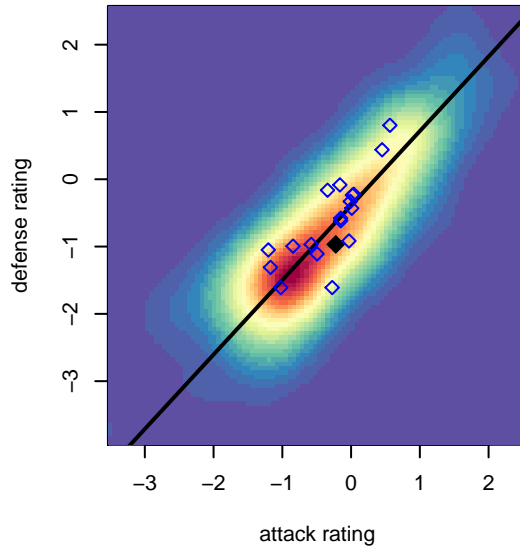

Seattle United Shoreline Blue G05

Seattle United Regional
 Seattle, WA
 G05 total strength=627
 attack=0.8 defense=0.38
 fall league = NPSL Div 1 (05) U12
 spr league = Spr NPSL (05) Div 1 U12

alt names used:
 Seattle United SH G05 Blue
 SEATTLE UNITED SHORELINE G05 BLUE (W
 SU G05 Shoreline Blue
 SU Shoreline G05 Blue
 Seattle United SH G05 Blue
 Seattle United SH G05 Blue

Seattle United Shoreline Blue G05
 Dots are actual minus expected GF (blue circles) and GA (red triangles).
 Blue line is smoothed change in attack strength. Red is smoothed change in defense strength.

**attack and defense variance (black dot)
relative to other teams
and top 10 in region**

**attack and defense rating
relative to others at age
and all opponents in last 13 months**

Performance relative to 13 month average