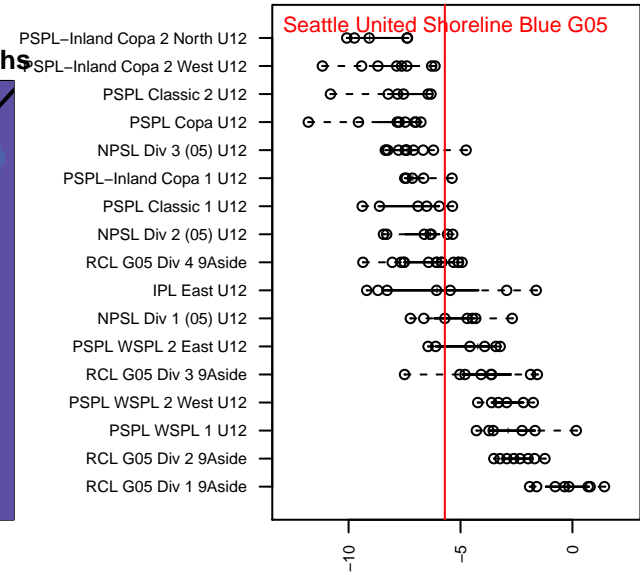

Seattle United Shoreline Blue G05

Seattle United Regional
 Seattle, WA
 G05 total strength=627
 attack=0.8 defense=0.38
 fall league = NPSL Div 1 (05) U12
 spr league = Spr NPSL (05) Div 1 U12

alt names used:
 Seattle United SH G05 Blue
 SEATTLE UNITED SHORELINE G05 BLUE (W
 SU G05 Shoreline Blue
 SU Shoreline G05 Blue
 Seattle United SH G05 Blue
 Seattle United SH G05 Blue

Venues played:
 2016 Seattle United Cup GU12
 2016 Crossfire Select U12 Silver
 2016 REDAPT Cup Silver U12
 2016 NPSL Division 1 (05) U12
 2016 Founders Cup G05 Div A
 2016 Spr NPSL (05) Division 1 U12

Seattle United Shoreline Blue G05
 Dots are actual minus expected GF (blue circles) and GA (red triangles).
 Blue line is smoothed change in attack strength. Red is smoothed change in defense strength.

**attack and defense variance (black dot)
relative to other teams
and top 10 in region**

**attack and defense rating
relative to others at age
and all opponents in last 13 months**

Performance relative to 13 month average